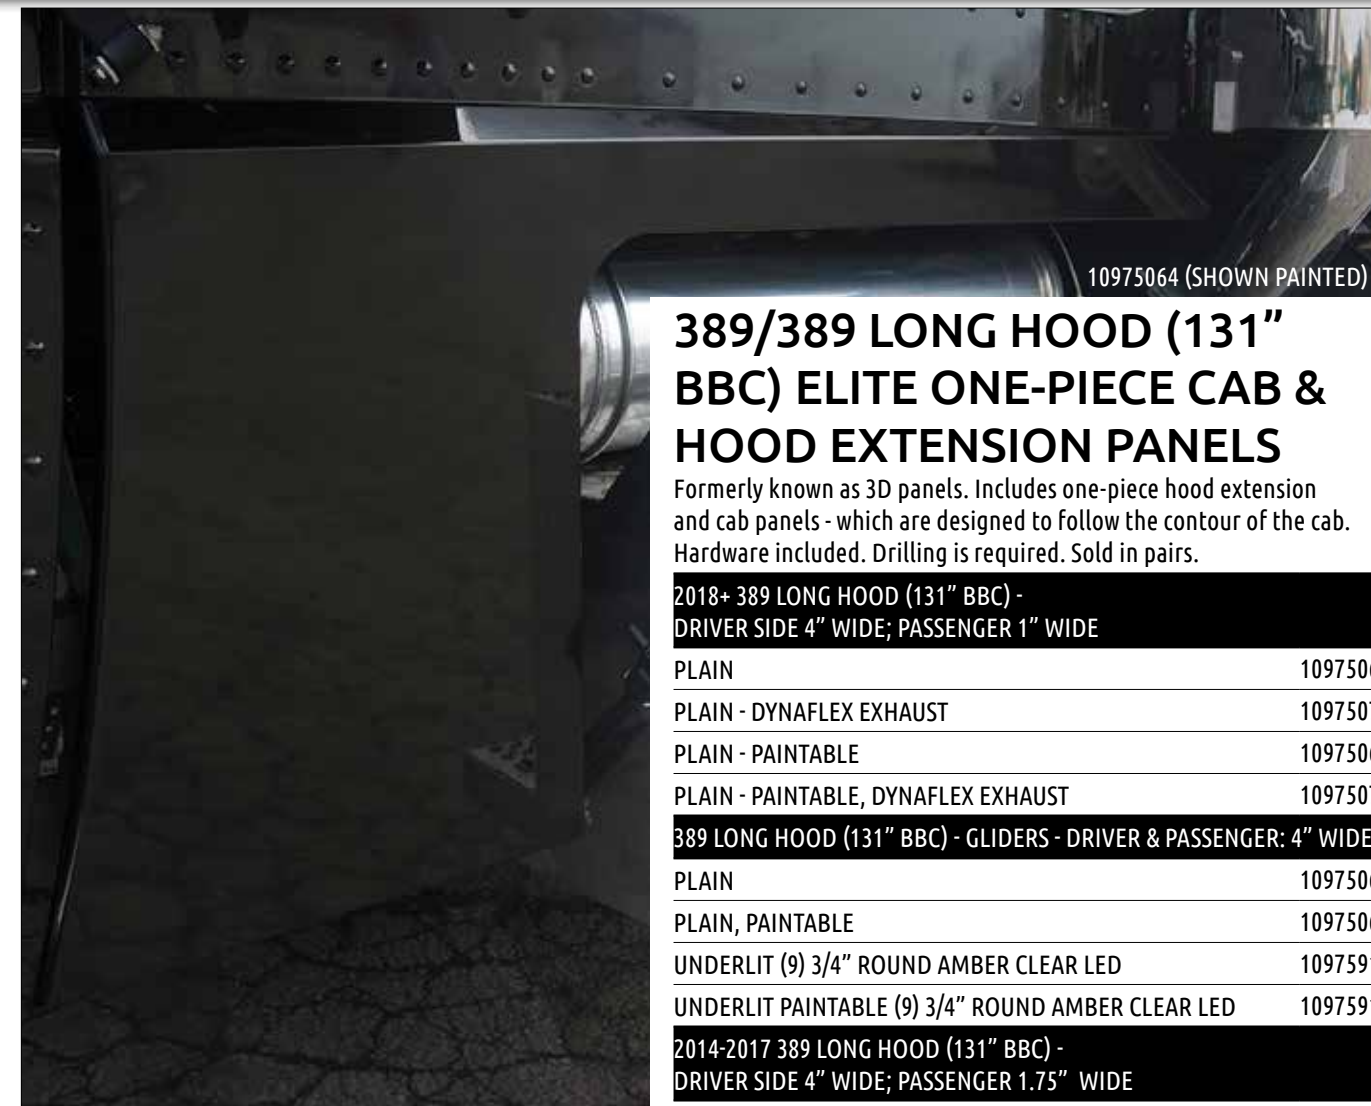

389/389 LONG HOOD (131" BBC) ELITE ONE-PIECE CAB & HOOD EXTENSION PANELS

Formerly known as 3D panels. Includes one-piece hood extension and cab panels - which are designed to follow the contour of the cab. Hardware included. Drilling is required. Sold in pairs.

2018+ 389 LONG HOOD (131" BBC) - DRIVER SIDE 4" WIDE; PASSENGER 1" WIDE

PLAIN	10975068
PLAIN - DYNAFLEX EXHAUST	10975070
PLAIN - PAINTABLE	10975069
PLAIN - PAINTABLE, DYNAFLEX EXHAUST	10975071

389 LONG HOOD (131" BBC) - GLIDERS - DRIVER & PASSENGER: 4" WIDE

PLAIN	10975061
PLAIN, PAINTABLE	10975062
UNDERLIT (9) 3/4" ROUND AMBER CLEAR LED	10975913
UNDERLIT PAINTABLE (9) 3/4" ROUND AMBER CLEAR LED	10975914

2014-2017 389 LONG HOOD (131" BBC) - DRIVER SIDE 4" WIDE; PASSENGER 1.75" WIDE

PLAIN	10975063
PLAIN, PAINTABLE	10975064
UNDERLIT (9/10) 3/4" ROUND AMBER CLEAR LED	10975915
UNDERLIT PAINTABLE (9/10) 3/4" ROUND AMBER CLEAR LED	10975916