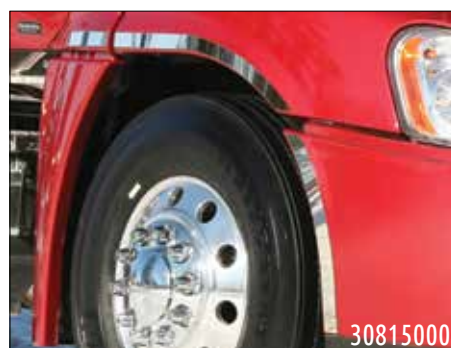

CAB PANELS & SLEEPER PANELS

Driver side skirt has block heater cutout. Hardware, lights and harnesses included. Sold in pairs.

CAB PANELS - WILL NOT FIT CASCADIA

2018+ NEW CASCADIA DAYCAB - PLAIN (NO LIGHTS)	30992000
2018+ NEW CASCADIA DAYCAB - M5 AMBER LED (5)	30992500
2018+ NEW CASCADIA DAYCAB - M5 AMBER CLEAR LED (5)	30992501
2018+ NEW CASCADIA DAYCAB - 3/4" ROUND AMBER LED (6)	30992900
2018+ NEW CASCADIA DAYCAB - 3/4" ROUND AMBER CLEAR LED (6)	30992901

DAYCAB EXTENDER

2018+ NEW CASCADIA DAYCAB - EXTENDER - PLAIN	30962000

CASCADIA CAB PANELS - WILL NOT FIT NEW CASCADIA

2008+ CASCADIA MODELS - TO BE USED WITH SLEEPER PANELS - M5 AMBER LED (3) NO BLOCK HEATER CUTOUT	30992507
2008+ CASCADIA MODELS - TO BE USED WITH SLEEPER PANELS - M5 AMBER LED (3)	30992509
2008+ CASCADIA MODELS - TO BE USED WITH SLEEPER PANELS - M5 AMBER CLEAR LED (3) NO BLOCK HEATER CUTOUT	30992508
2008+ CASCADIA MODELS - TO BE USED WITH SLEEPER PANELS - M5 AMBER CLEAR LED (3)	30992510

SLEEPER PANELS - WILL NOT FIT NEW CASCADIA

2008+ CASCADIA - 72" SLEEPER PANELS - M5 AMBER LED (5) NOT FOR MODELS WITH FAIRINGS	30982513
2008+ CASCADIA - 72" SLEEPER PANELS - M5 AMBER CLEAR LED (5) NOT FOR MODELS WITH FAIRINGS	30982514