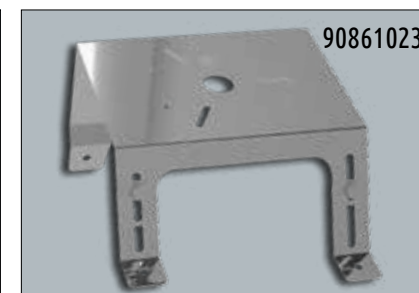

00313615 - 2 PIECES SHOWN

PLATE BEZELS

These license plate bezels are constructed of high-quality 304 non-directional stainless steel. Features an etched logo - in any of the 7 OEM manufacturers. Peterbilt bezels feature colored emblem. Make a great addition to any vehicle - personal or commercial!

*FEATURES COLORED EMBLEM

UNIVERSAL ADJUSTABLE BEACON BRACKET

This universal beacon light bracket is designed to mount to the roof on most makes and models. The adjustable light bracket is made of durable 304 non-magnetic, non-directional stainless steel to stand up against the elements. Slotted legs allow for maximum height adjustment. Sold individually. Hardware and light not supplied.