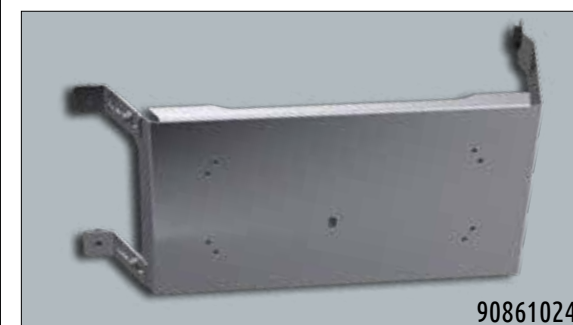

00313615 - 2 PIECES SHOWN

PLATE BEZELS

These license plate bezels are constructed of high-quality 304 non-directional stainless steel. Features an etched logo - in any of the 7 OEM manufacturers. Peterbilt bezels feature colored emblem. Make a great addition to any vehicle - personal or commercial!

*FEATURES COLORED EMBLEM

UNIVERSAL ADJUSTABLE BEACON BRACKET

This universal beacon light bracket is designed to mount to the roof on most makes and models. The adjustable light bracket is made of durable 304 non-magnetic, non-directional stainless steel to stand up against the elements. Slotted legs allow for maximum height adjustment. Sold individually. Hardware and light not supplied.