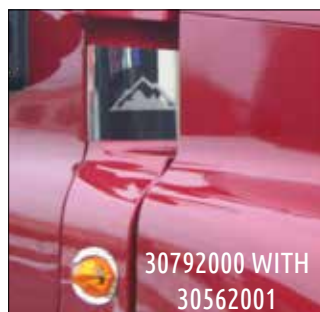

TRIM PIECES

Attach using supplied 3M two-sided tape. Sold in pairs.

EMBLEM ACCENT - 2018+ NEW CASCADIA	30832004
DOOR HANDLE TRIM - 2018+ NEW CASCADIA	30572009
HOOD LATCH GUARD - CASCADIA	30792000
FOG LIGHT TRIM - 2018+ NEW CASCADIA	30562003
MID-TURN LITE TRIM - CASCADIA & NEW CASCADIA	30562001
SIDE HOOD TRIM - 2018+ NEW CASCADIA	30872001
SIDE HOOD TRIM, ETCHED - 2018+ NEW CASCADIA	30872003

AIR INTAKE GRILLE

A stainless steel OEM replacement. Attaches using supplied hardware. Sold in pairs.

2018+ NEW CASCADIA 126" BBC	30832005

FENDER/WHEEL WELL TRIM

Sold as a kit. Attaches using supplied 3M two-sided tape.

2018+ NEW CASCADIA (8 PIECE SET)	30815001
2008+ CASCADIA (6 PIECE SET)	30815000