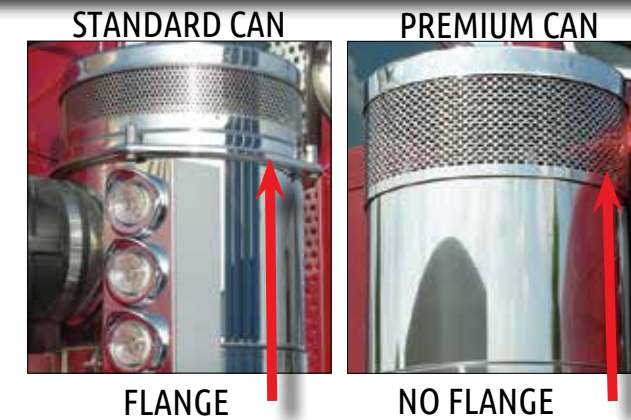

AIR CLEANER LITE BARS - REAR

Accentuates air cleaners. Lites, harnesses and hardware are included. Sold in pairs. Attaches to the front of the air cleaner brackets between the hood & air cleaner on corresponding external air cleaner models.

STANDARD AIR CLEANERS

2016+ 15" DONALDSON - 21.00" LONG, 5.50" MOUNT	
367 SFA & SBA, 388, 389 - M3 RED LED (7)	10742350
367 SFA & SBA, 388, 389 - M3 RED CLEAR LED (7)	10742351
367 SFA & SBA, 388, 389 - 3/4" ROUND RED LED (7)	10742918
367 SFA & SBA, 388, 389 - 3/4" ROUND RED CLEAR LED (7)	10742919
367 SFA & SBA, 388, 389 - BACKLIT 3/4" ROUND RED CLEAR LED (8)	10742921

1987+ 13" DONALDSON/VORTEX - 13.00" LONG, 1.50" MOUNT	
367 SFA & SBA, 388, 389 - M3 RED LED (4)	10742334
367 SFA & SBA, 388, 389 - M3 RED CLEAR LED (4)	10742335

1987+ 13" DONALDSON/VORTEX - 18.36" LONG, 1.50" MOUNT	
367 SFA & SBA, 388, 389 - M3 RED LED (6)	10742325
367 SFA & SBA, 388, 389 - M3 RED CLEAR LED (6)	10742326

367 SFA & SBA, 388, 389 - 3/4" ROUND RED LED (7)	10742926
367 SFA & SBA, 388, 389 - 3/4" ROUND RED CLEAR LED (7)	10742928

1987+ 15" DONALDSON - 18.36" LONG, 4.59" MOUNT	
367 SFA & SBA, 388, 389 - M3 RED LED (6)	10742315
367 SFA & SBA, 388, 389 - M3 RED CLEAR LED (6)	10742310

367 SFA & SBA, 388, 389 - 3/4" ROUND RED LED (6)	10742924
367 SFA & SBA, 388, 389 - 3/4" ROUND RED CLEAR LED (6)	10742929

1987-2004 15" VORTEX - 24.48" LONG, 7.31" MOUNT	
367 SFA & SBA, 388, 389 - M3 RED LED (8)	10742317
367 SFA & SBA, 388, 389 - M3 RED CLEAR LED (8)	10742311

2005-2015 15" DONALDSON/VORTEX - 22.00" LONG, 6.50" MOUNT	
367 SFA & SBA, 388, 389 - M3 RED LED (7)	10742313
367 SFA & SBA, 388, 389 - M3 RED CLEAR LED (7)	10742324

367 SFA & SBA, 388, 389 - 3/4" ROUND RED LED (7)	10742906
367 SFA & SBA, 388, 389 - 3/4" ROUND RED CLEAR LED (7)	10742907
367 SFA & SBA, 388, 389 - BACKLIT 3/4" ROUND RED CLEAR LED (8)	10742915

2005-2015 13" & 15" DONALDSON/VORTEX - 22.25" LONG, 6.40" MOUNT	

367 SFA & SBA, 388, 389 - M3 RED LED (8)	10742344
367 SFA & SBA, 388, 389 - M3 RED CLEAR LED (8)	10742345

AIR CLEANER LITE BARS - REAR

Accentuates air cleaners. Lites, harnesses and hardware are included. Sold in pairs. Attaches to the air cleaner brackets between the hood & air cleaner on corresponding models with external air cleaners.

PREMIUM AIR CLEANERS

2010+ 15" DONALDSON - 22.00" LONG, 5.50" MOUNT	
367 SFA & SBA, 388, 389 - M3 RED LED (7)	10742337
367 SFA & SBA, 388, 389 - M3 RED CLEAR LED (7)	10742338
367 SFA & SBA, 388, 389 - 3/4" ROUND RED LED (6)	10742900
367 SFA & SBA, 388, 389 - 3/4" ROUND RED CLEAR LED (6)	10742901
367 SFA & SBA, 388, 389 - BACKLIT 3/4" ROUND RED CLEAR LED (8)	10742913