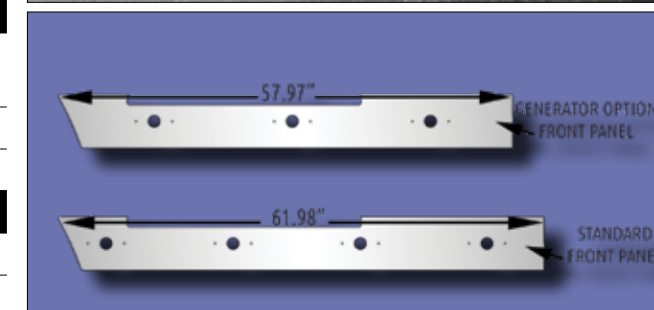

SIDE FAIRING PANELS

Stainless steel trim panels designed for 2005+ VN models. Fastens using supplied 3M two-sided tape. Lights and harnesses included. Sold in kits. Front section measures 61.97" long or 57.97" long for generator/removable center fairing models.

2005+ VN730, VN780 - FRONT SECTION MEASURES 61.97" LONG NOT FOR MODELS WITH GENERATOR OPTION/REMOVABLE CENTER FAIRING	
M1 AMBER LED LIGHTS (4/4/1) - 6 PIECE SET	70955164
M1 AMBER CLEAR LED LIGHTS (4/4/1) - 6 PIECE SET	70955165
M1 AMBER CLEAR LED LIGHTS (4/4) - 4 PIECE SET	70955161
2012+ VN780 - FRONT SECTION MEASURES 57.97" LONG FOR MODELS WITH GENERATOR OPTION/REMOVABLE CENTER FAIRING	
M1 AMBER LED LIGHTS (4/4/1) - 6 PIECE SET	70955172
M1 AMBER CLEAR LED LIGHTS (4/4/1) - 6 PIECE SET	70955173
2005+ VN630, VN670 MODELS - FRONT SECTION MEASURING 61.97" LONG NOT FOR MODELS WITH GENERATOR OPTION/REMOVABLE CENTER FAIRING	
M1 AMBER LED LIGHTS (4/3/1) - 6 PIECE SET	70955167
M1 AMBER CLEAR LED LIGHTS (4/3/1) - 6 PIECE SET	70955168
X2ACG2 LED (AMBER CLEAR) LIGHTS (5/4/1) - 6 PIECE SET	70955179
2012+ VN630, VN670 MODELS - FRONT SECTION MEASURING 57.97" LONG FOR MODELS WITH GENERATOR OPTION/REMOVABLE CENTER FAIRING	
M1 AMBER LED LIGHTS (4/3) - 4 PIECE SET	70955174
M1 AMBER CLEAR LED LIGHTS (4/3) - 4 PIECE SET	70955175
2003+ VN430 MODELS	
M1 AMBER LED LIGHTS (4/2) - 4 PIECE SET	70955156
M1 AMBER CLEAR LED LIGHTS (4/2) - 4 PIECE SET	70955157
M1 AMBER CLEAR LED LIGHTS (3/2/1) - 6 PIECE SET	70955169