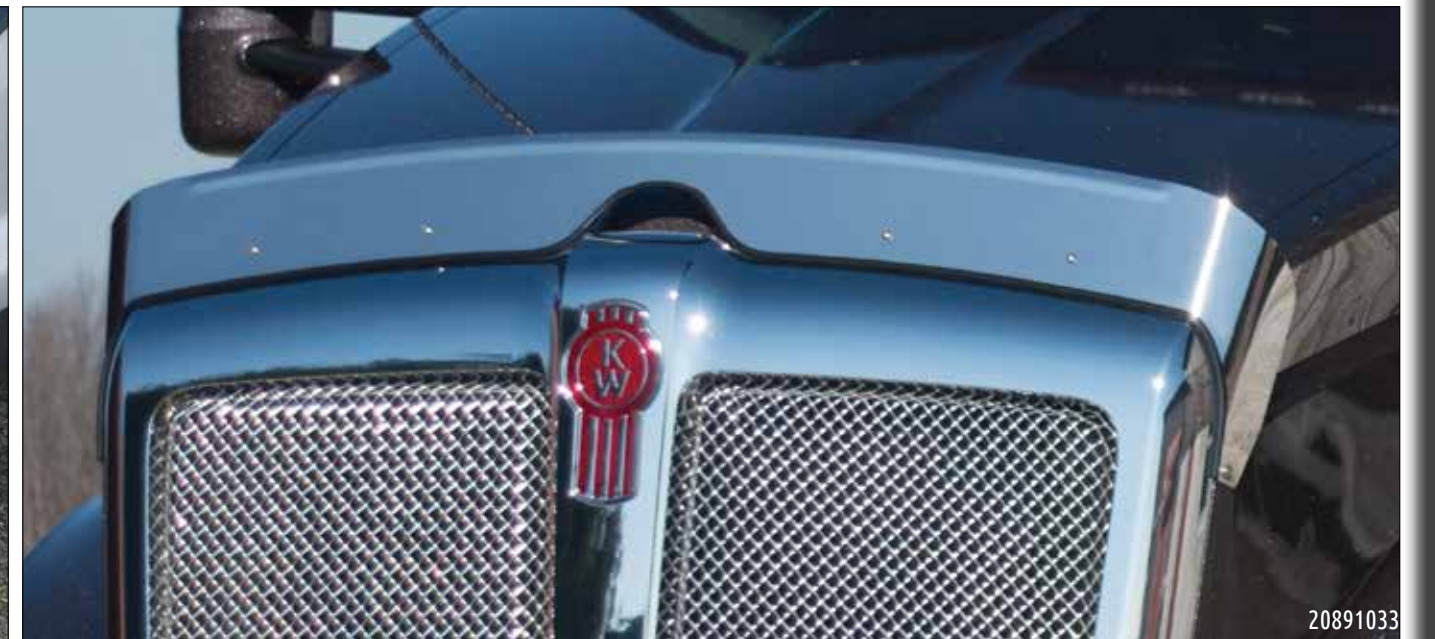

KICK PANELS

Greatly reduces scuffs to the painted surface. Attaches using supplied 3M two-sided tape and hardware. Sold in pairs.

2017+ T680 LONG HOOD - LOWER FRONT	20182038
PRE-2017 T680 LONG HOOD - LOWER FRONT	20182034
2017+ T680 SHORT HOOD - LOWER FRONT	20182040
PRE-2017 T680 SHORT HOOD - LOWER FRONT	20182039
T680 - UPPER FRONT	20182035
2007-2016 T680 - UPPER BACK	20182036
2007-2016 T680 - LOWER BACK	20182037