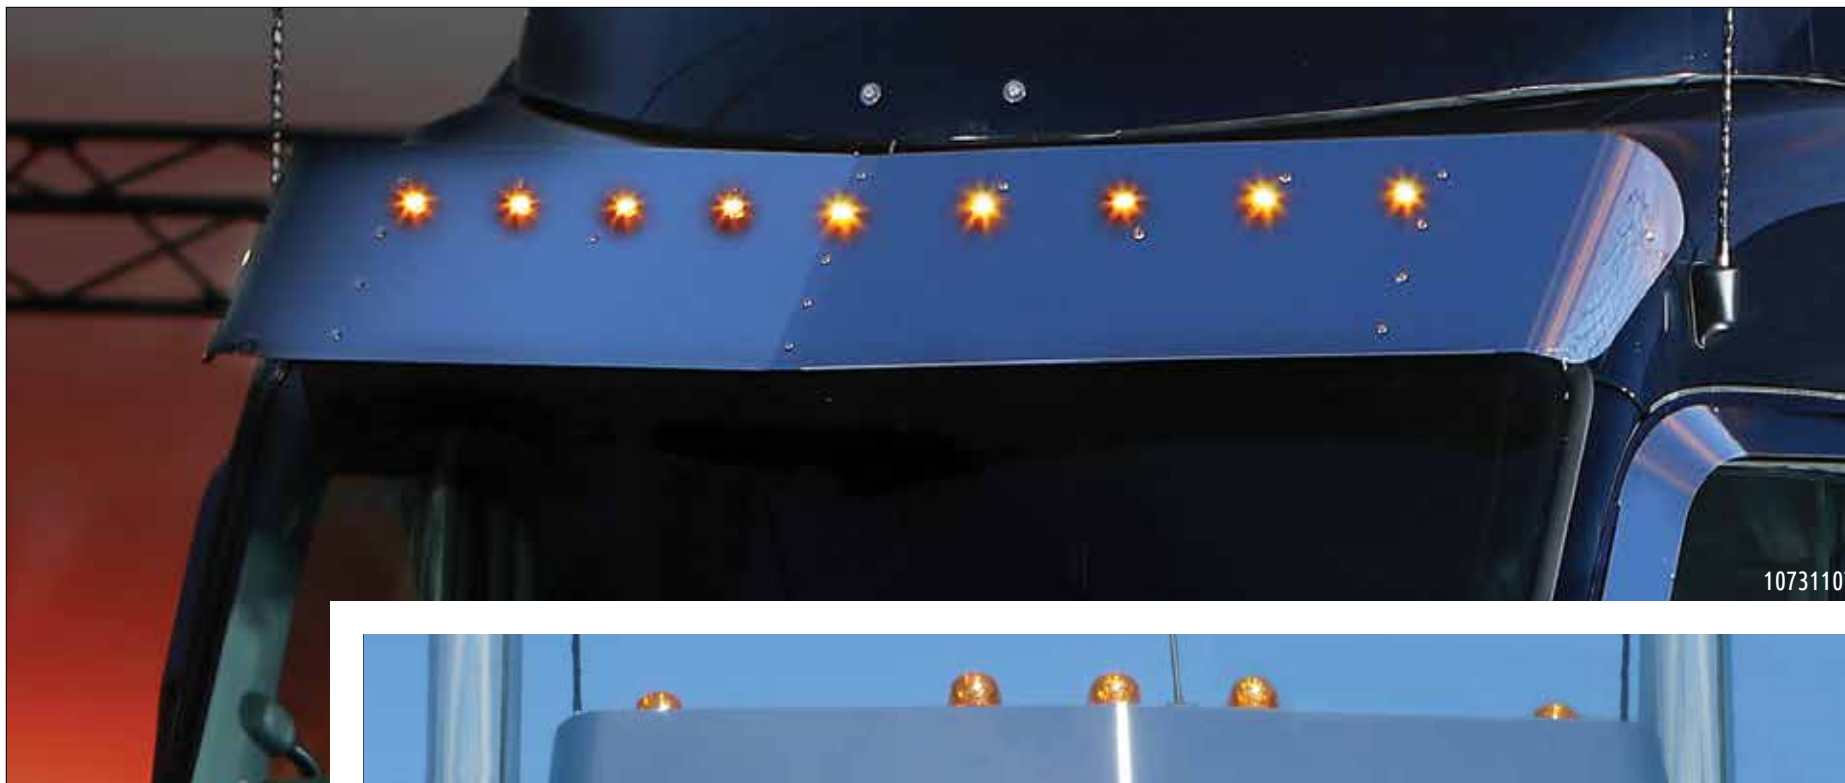

567 & 579 SUNVISORS

There are lots of places you want to soak in the sun - but your cab isn't one of them. Our extended sunvisors help keep the cab cooler while reducing eye strain. Brackets and hardware included.

LOWROOF/DAYCAB MODELS WITH OEM VISOR	
2013-2015 567, 579 LOW ROOF/DAYCAB 12" DEEP	90731000*
2013-2015 567, 579 LOW ROOF/DAYCAB 14" EXTENDED	90731002*
2013-2015 567, 579 LOW ROOF/DAYCAB 13" TO 8.5" EXTENDED FLAT TOP BOWTIE	90731003*
LOWROOF/DAYCAB MODELS WITHOUT OEM VISOR	
567, 579 LOW ROOF/DAYCAB 12" DEEP, BOLTLESS	90731001
567, 579 LOW ROOF DAYCAB/LOW ROOF 13" TO 8.5" EXTENDED FLAT TOP BOWTIE	90731004
HIGH RISE SLEEPER WITH OEM VISOR	
2013+ 579 HIGH RISE SLEEPER 15" FACE, M1 AMBER LED (5) - OEM REPLACEMENT	10731101**
2013+ 579 HIGH RISE SLEEPER 15" FACE, M1 AMBER CLEAR LED (5) - OEM REPLACEMENT	10731102**
2013+ 579 HIGH RISE SLEEPER 15" FACE, 3/4" ROUND AMBER LED (5) - OEM REPLACEMENT	10731104**
2013+ 579 HIGH RISE SLEEPER 15" FACE, 3/4" ROUND AMBER CLEAR LED (5) - OEM REPLACEMENT	10731103**
2013+ 579 HIGH RISE SLEEPER 15" FACE, 3/4" ROUND AMBER LED (9) - OEM REPLACEMENT	10731106**
2013+ 579 HIGH RISE SLEEPER 15" FACE, 3/4" ROUND AMBER CLEAR LED (9) - OEM REPLACEMENT	10731107**

*WILL FIT 2016+ MODELS IF USED WITH FACTORY BRACKETS R11-6374, R11-6375 AND R11-6375R

**NO DRILLING REQUIRED