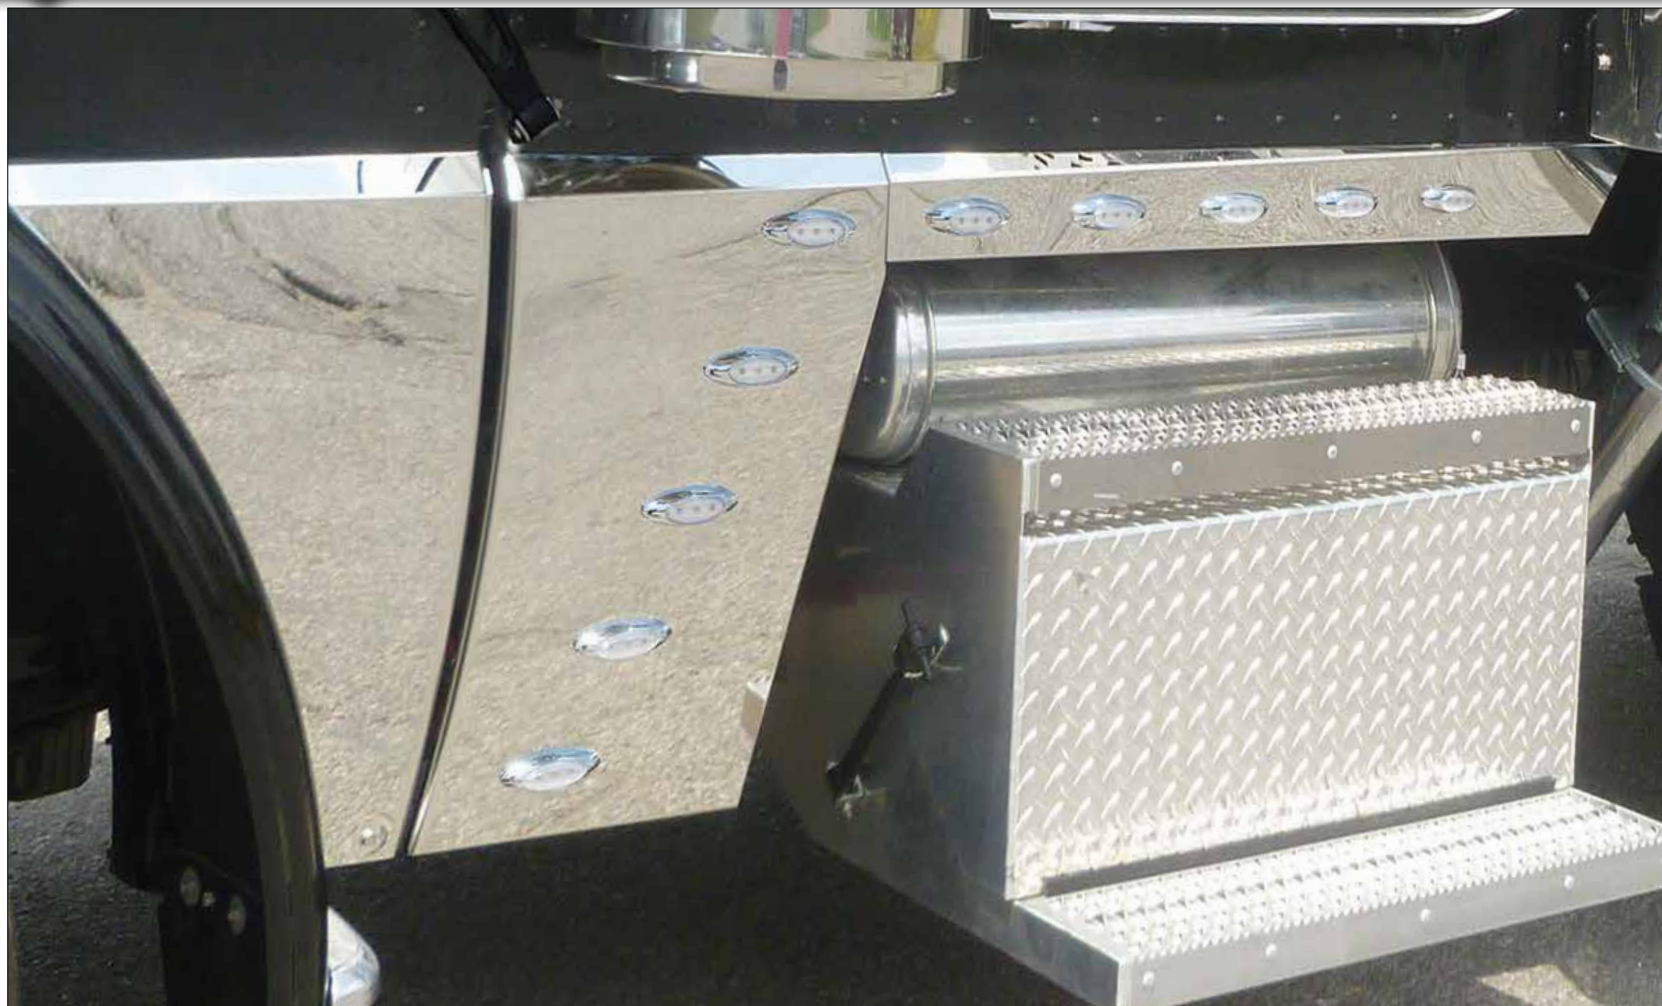

2018+ 389/389 LONG HOOD (131" BBC) ELITE SKIRTING KITS

Formerly known as 3D panels. The Elite kits include lower hood panels, hood extension panels and cab panels - which are designed to follow the contour of the cab. Hardware included. Lites and harnesses included where applicable. Drilling is required. Sold in kits.

2018+ 389 LONG HOOD (131" BBC) - DRIVER SIDE 4" WIDE, 37.85" LONG; PASSENGER 1.58" WIDE TAPERING TO 0.82", 43.57" LONG

PLAIN	10975072
M1 AMBER LED (0/4/3, 0/4/0)	10975115
M1 AMBER CLEAR LED (0/4/3, 0/4/0)	10975116
M5 AMBER LED (0/5/5, 0/5/0)	10975504
M5 AMBER CLEAR LED (0/5/5, 0/5/0)	10975505
3/4" ROUND AMBER LED (0/5/6, 0/5/0)	10975922
3/4" ROUND AMBER CLEAR LED (0/5/6, 0/5/0)	10975923
UNDERLIT 3/4" ROUND LED (0/3/6, 0/4/7)	10975924

2018+ 389 LONG HOOD (131" BBC) - TO BE USED WITH DROP KIT 10655000 DRIVER SIDE 4" WIDE, 37.85" LONG; PASSENGER 2.5" WIDE TAPERING TO 2", 43.56" LONG

PLAIN	10975512
M5 AMBER LED (0/5/5)	10975513
M5 AMBER CLEAR LED (0/5/5)	10975514
3/4" ROUND AMBER LED (0/5/6, 0/5/7)	10975515
3/4" ROUND AMBER CLEAR LED (0/5/6, 0/5/7)	10975516
UNDERLIT 3/4" ROUND LED (0/3/6, 0/3/7)	10975517