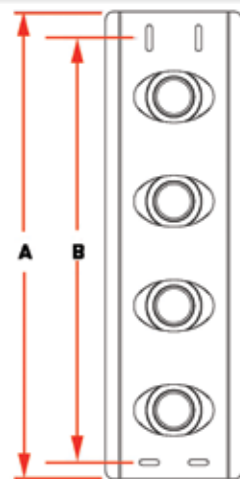

A: Light bar length.
B: Strap center distance.